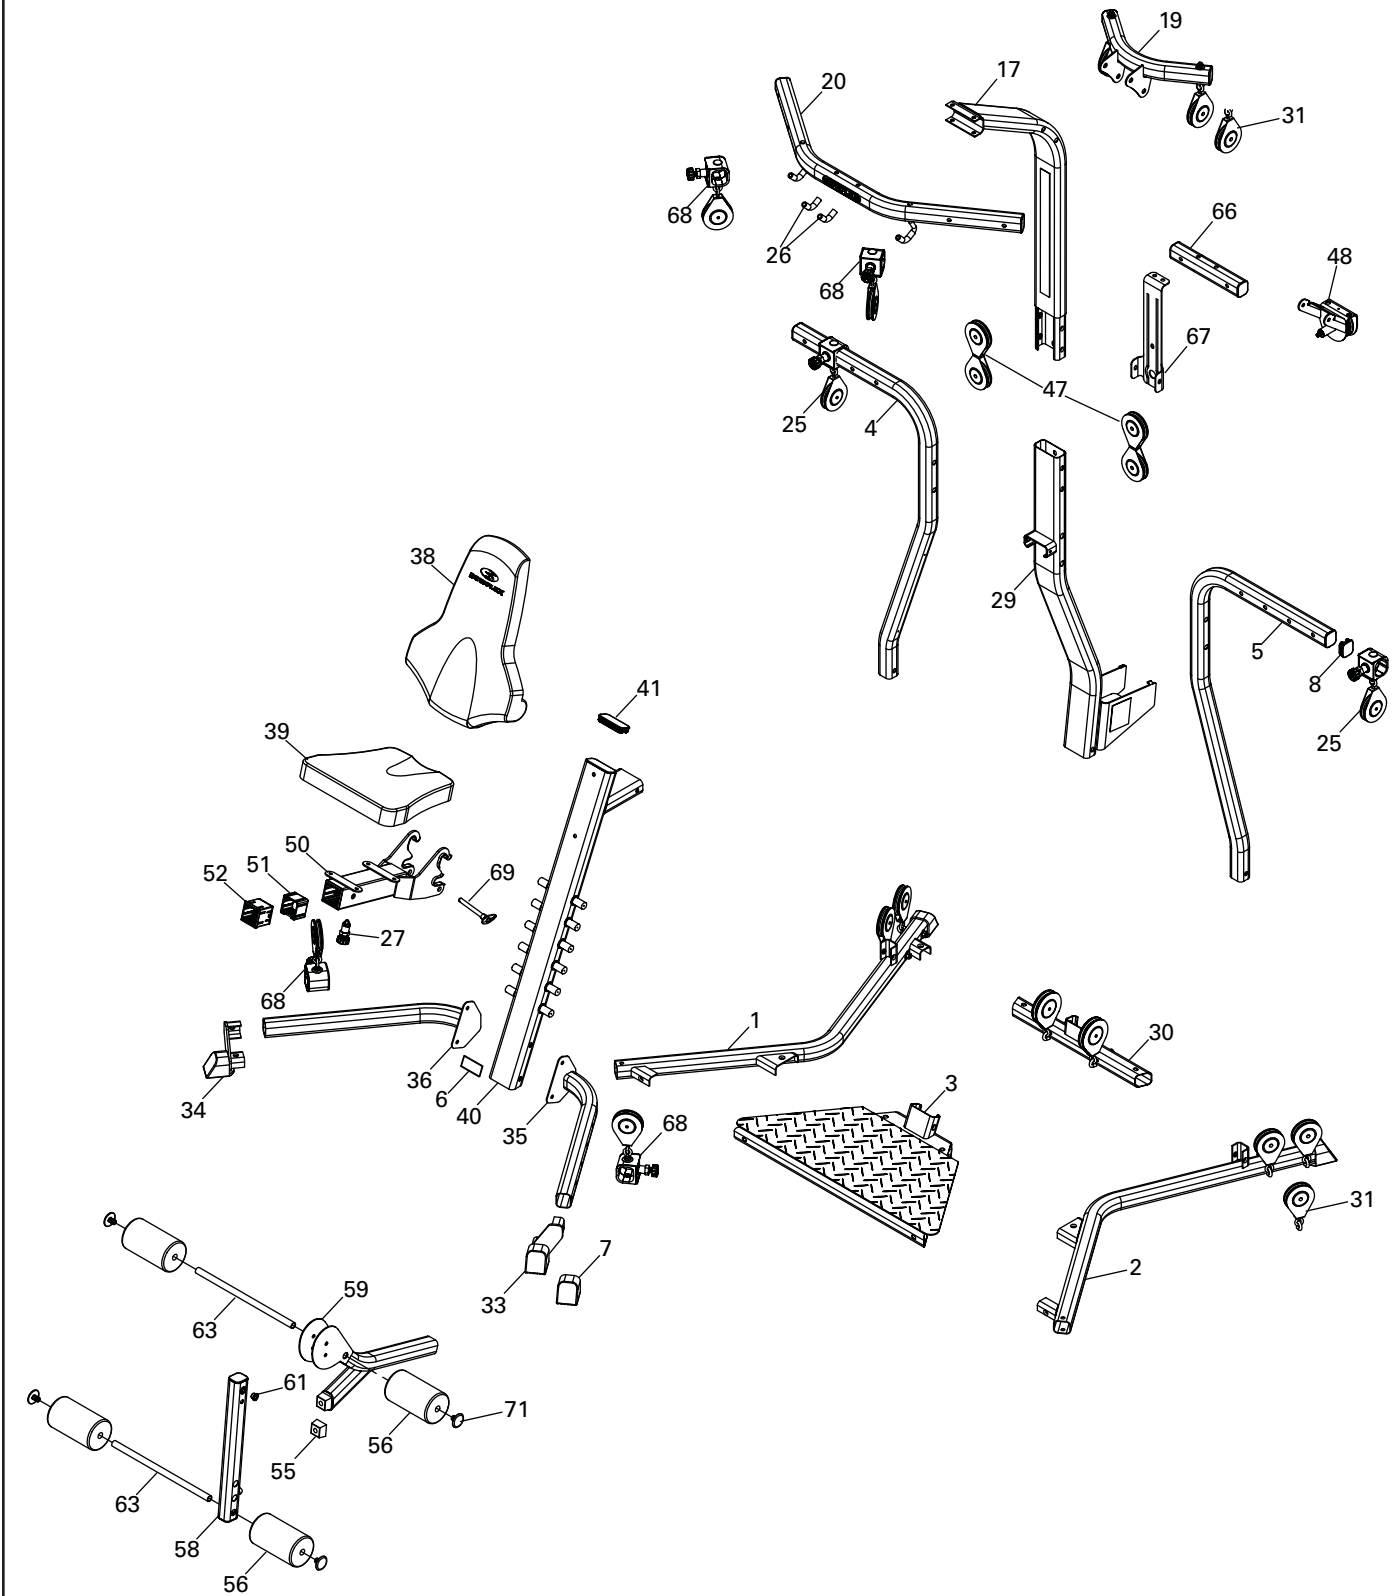

BOWFLEX EXTREME 2 SE

BOWFLEX EXTREME 2 SE

BOX 1 210# ROD BOX

REF	DESCRIPTION	PART #
1	Assy, X2 Left Frame	002-1007
2	Assy, X2 Right Frame	002-1009
3	WELDMENT, SQUAT PLATFORM	001-5070
4	PULLEY ARM ASSY, LEFT XTM 2	001-5159
5	PULLEY ARM ASSY, RIGHT XTM 2	001-5157
6	Decal, B220 XS Plate	000-3890
7	Cap, Xtr Foot Frame End	11419
8	Cap, End 1-3/4x 2	10083
10	Assy, X2 Wrnty Rod Cable, Pair	12550
11	Hook, Rod	90220
12	Kit, Cable Ball Stop	000-8319
14	MANUAL KIT X2 SE	002-1040
NP	BFX Weight Loss Plan	004-0657
15	Decal, X2 "Stay Away" Caution	17282
16	Decal, X2 BEFORE USE Caution	17284
17	X2SE UPPER LAT	002-1017
19	Assy, X2 Rear Lat Cross Member	002-1013
20	Assy, X2 Lat Cross Bar	002-1015
21	Bar, 50" Bent Lat	11491
22	BAR,48",W/FOAM GRIPS,BLACK	90650
23	Strap, Lat/Squat Bar	95001
24	Cap, 1" Flat Round End	11418
25	Assy, X2 4in. Pulley Slider	002-1036
26	Sleeve, Lat Hook, Pair	17454
27	Knob, Ult Locking	10074
29	LOWER LAT TOWER, XTREME	001-5071
30	Assy, X2 Rear Cross Member	002-1011
31	Pulley w/ J-bolt X2SE	002-1038
32	Decal, SM Plate	000-3891
33	Assy, X2 Right Squat Base Conn	002-1003
34	Assy, X2 Left Squat Base Conn	002-1001
35	Weldment, X2 Right Squat Frame	002-1006
36	Weldment, X2 Left Squat Frame	002-1005
38	XTREME SE/ REVOLUTION XM SEATB	002-0929
39	XTREME SE / REVOLUTION XM SEAT	002-0930
40	Assy, X2 Seat Rail Support	11441
41	Cap, Xtr 4x1-3/4 inch End	11514
42	Assy, X2 Wrnty Squat Cable	12560
43	Handgrip, (Pair)	51525

R1	Holder, Rod Pack	10046
R2	Cap, End 5#	80208
R3	Cap, End 10#	80209
R4	Cap, End 30#	80210
R5	Cap, End 50#	80211
R7	Screw, #10 x 3/4"	90228
R8	Rod, 5# Tested W/ S&C	95701
R9	Rod, 10# Tested W/ S&C	95702
R10	Rod, 30# Tested W/ S&C	95703
R11	Rod, 50# Tested W/ S&C	95704