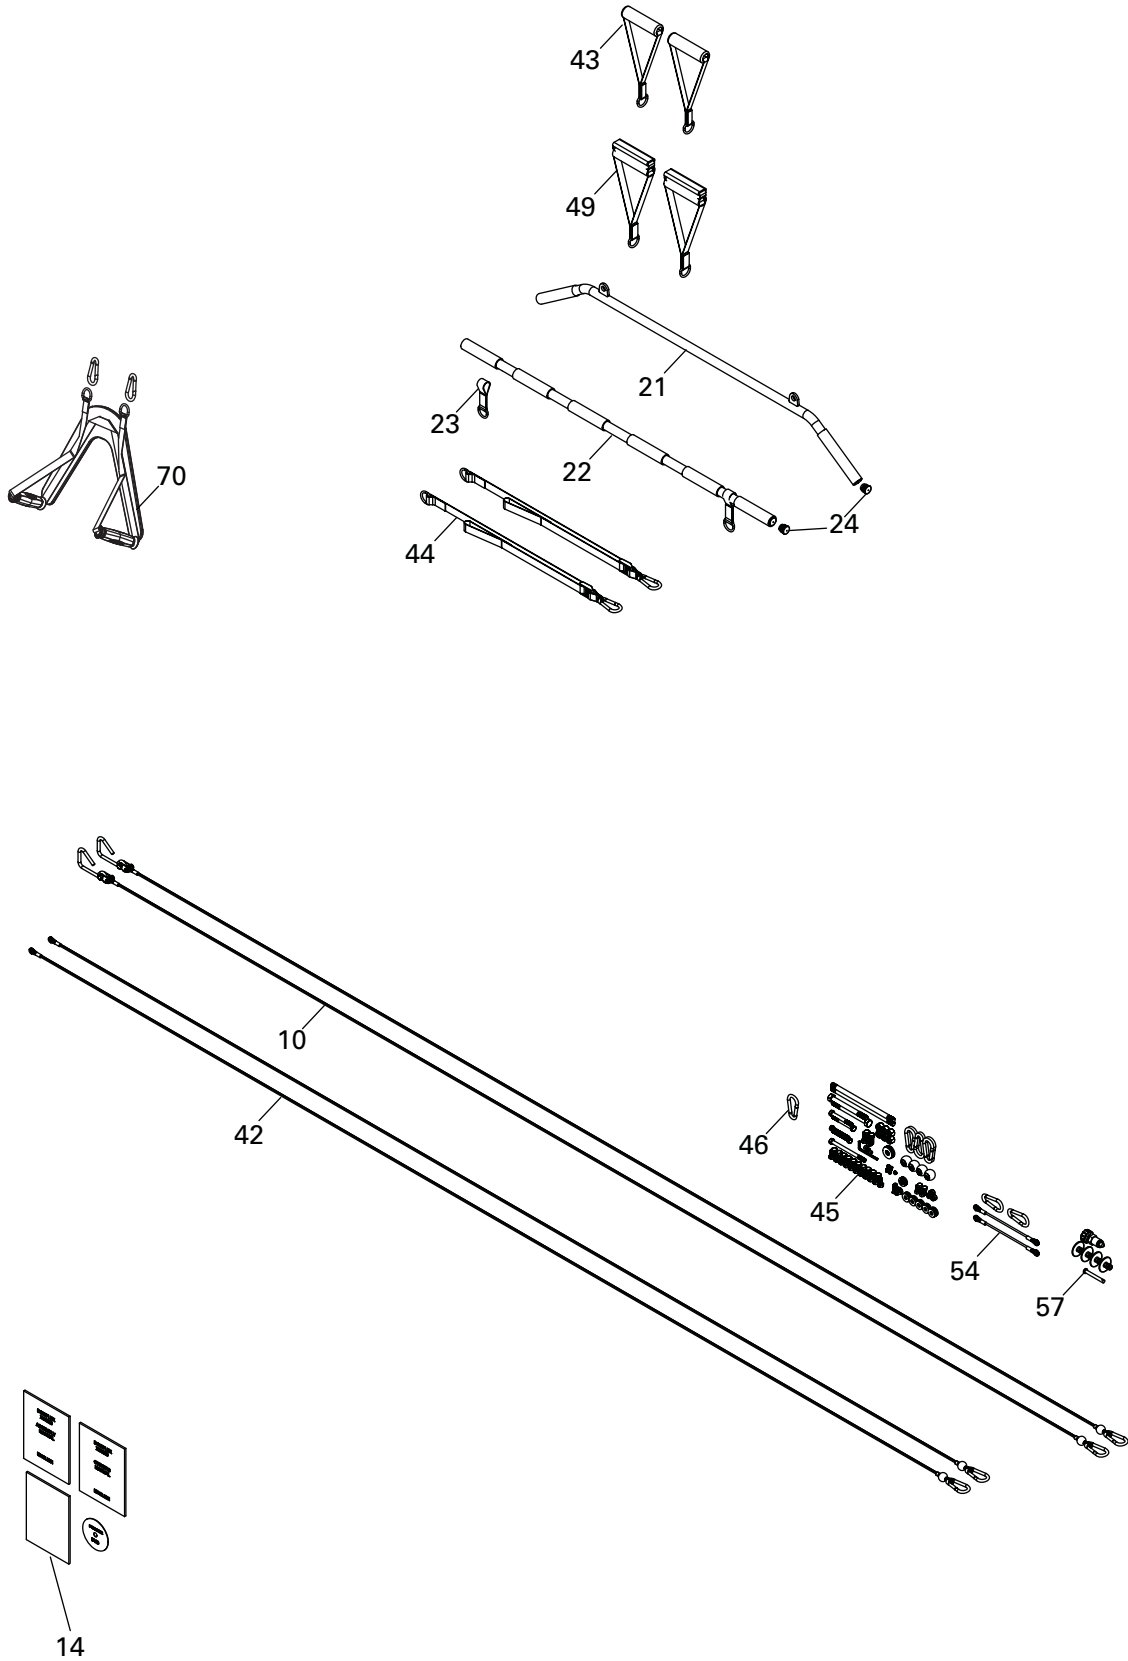

BOWFLEX EXTREME 2 SE

BOWFLEX EXTREME 2 SE

BOX 1 210# ROD BOX

REF	DESCRIPTION	PART #
1	Assy, X2 Left Frame	002-1007
2	Assy, X2 Right Frame	002-1009
3	WELDMENT, SQUAT PLATFORM	001-5070
4	PULLEY ARM ASSY, LEFT XTM 2	001-5159
5	PULLEY ARM ASSY, RIGHT XTM 2	001-5157
6	Decal, B220 XS Plate	000-3890
7	Cap, Xtr Foot Frame End	11419
8	Cap, End 1-3/4x 2	10083
10	Assy, X2 Wrnty Rod Cable, Pair	12550
11	Hook, Rod	90220
12	Kit, Cable Ball Stop	000-8319
14	MANUAL KIT X2 SE	002-1040
NP	BFX Weight Loss Plan	004-0657
15	Decal, X2 "Stay Away" Caution	17282
16	Decal, X2 BEFORE USE Caution	17284
17	X2SE UPPER LAT	002-1017
19	Assy, X2 Rear Lat Cross Member	002-1013
20	Assy, X2 Lat Cross Bar	002-1015
21	Bar, 50" Bent Lat	11491
22	BAR,48",W/FOAM GRIPS,BLACK	90650
23	Strap, Lat/Squat Bar	95001
24	Cap, 1" Flat Round End	11418
25	Assy, X2 4in. Pulley Slider	002-1036
26	Sleeve, Lat Hook, Pair	17454
27	Knob, Ult Locking	10074
29	LOWER LAT TOWER, XTREME	001-5071
30	Assy, X2 Rear Cross Member	002-1011
31	Pulley w/ J-bolt X2SE	002-1038
32	Decal, SM Plate	000-3891
33	Assy, X2 Right Squat Base Conn	002-1003
34	Assy, X2 Left Squat Base Conn	002-1001
35	Weldment, X2 Right Squat Frame	002-1006
36	Weldment, X2 Left Squat Frame	002-1005
38	XTREME SE/ REVOLUTION XM SEATB	002-0929
39	XTREME SE / REVOLUTION XM SEAT	002-0930
40	Assy, X2 Seat Rail Support	11441
41	Cap, Xtr 4x1-3/4 inch End	11514
42	Assy, X2 Wrnty Squat Cable	12560
43	Handgrip, (Pair)	51525

R1	Holder, Rod Pack	10046
R2	Cap, End 5#	80208
R3	Cap, End 10#	80209
R4	Cap, End 30#	80210
R5	Cap, End 50#	80211
R7	Screw, #10 x 3/4"	90228
R8	Rod, 5# Tested W/ S&C	95701
R9	Rod, 10# Tested W/ S&C	95702
R10	Rod, 30# Tested W/ S&C	95703
R11	Rod, 50# Tested W/ S&C	95704