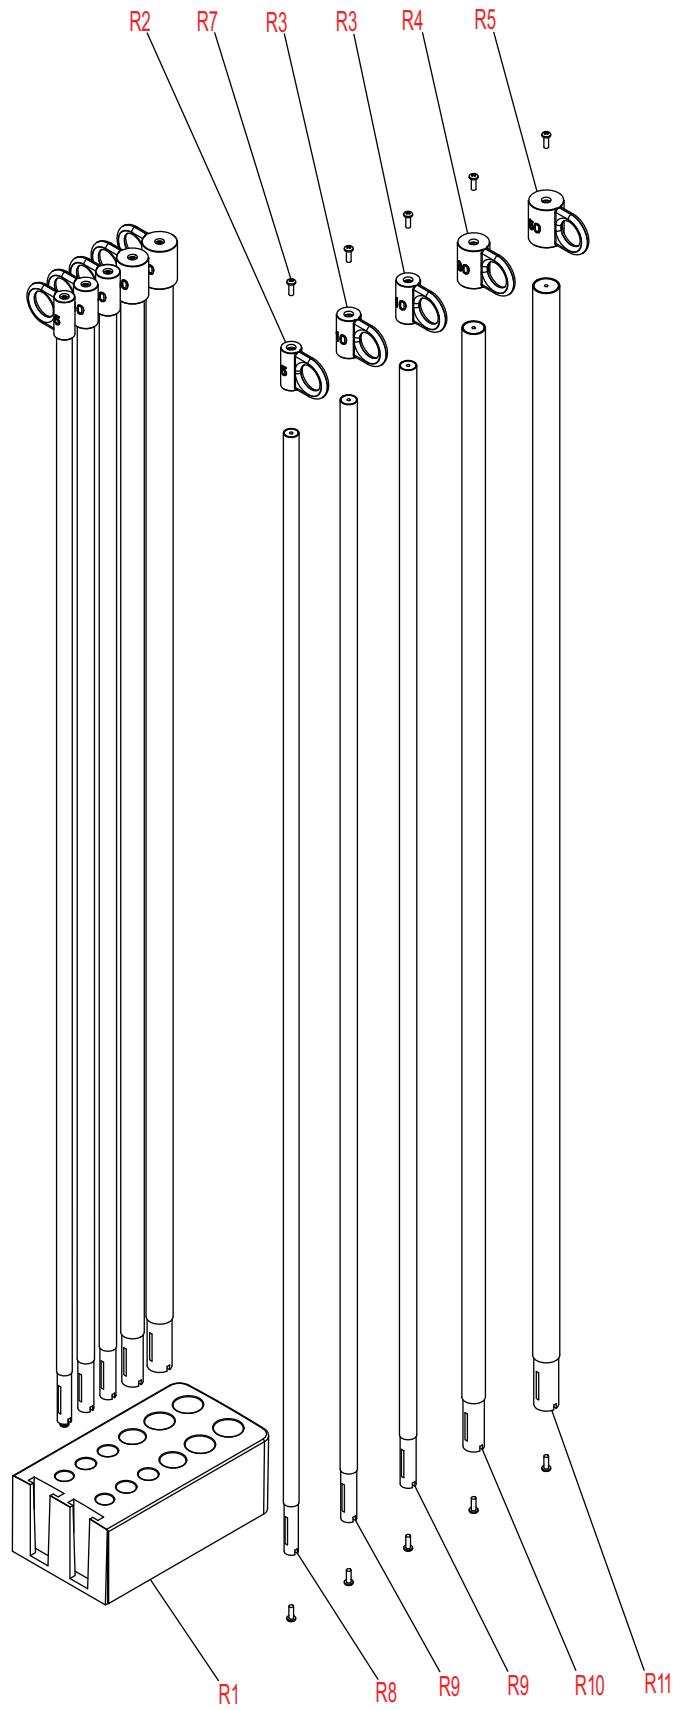

BOWFLEX EXTREME 2 SE

BOWFLEX EXTREME 2 SE

BOX 1 210# ROD BOX

REF	DESCRIPTION	PART #
1	Assy, X2 Left Frame	002-1007
2	Assy, X2 Right Frame	002-1009
3	WELDMENT, SQUAT PLATFORM	001-5070
4	PULLEY ARM ASSY, LEFT XTM 2	001-5159
5	PULLEY ARM ASSY, RIGHT XTM 2	001-5157
6	Decal, B220 XS Plate	000-3890
7	Cap, Xtr Foot Frame End	11419
8	Cap, End 1-3/4x 2	10083
10	Assy, X2 Wrnty Rod Cable, Pair	12550
11	Hook, Rod	90220
12	Kit, Cable Ball Stop	000-8319
14	MANUAL KIT X2 SE	002-1040
NP	BFX Weight Loss Plan	004-0657
15	Decal, X2 "Stay Away" Caution	17282
16	Decal, X2 BEFORE USE Caution	17284
17	X2SE UPPER LAT	002-1017
19	Assy, X2 Rear Lat Cross Member	002-1013
20	Assy, X2 Lat Cross Bar	002-1015
21	Bar, 50" Bent Lat	11491
22	BAR,48",W/FOAM GRIPS,BLACK	90650
23	Strap, Lat/Squat Bar	95001
24	Cap, 1" Flat Round End	11418
25	Assy, X2 4in. Pulley Slider	002-1036
26	Sleeve, Lat Hook, Pair	17454
27	Knob, Ult Locking	10074
29	LOWER LAT TOWER, XTREME	001-5071
30	Assy, X2 Rear Cross Member	002-1011
31	Pulley w/ J-bolt X2SE	002-1038
32	Decal, SM Plate	000-3891
33	Assy, X2 Right Squat Base Conn	002-1003
34	Assy, X2 Left Squat Base Conn	002-1001
35	Weldment, X2 Right Squat Frame	002-1006
36	Weldment, X2 Left Squat Frame	002-1005
38	XTREME SE/ REVOLUTION XM SEATB	002-0929
39	XTREME SE / REVOLUTION XM SEAT	002-0930
40	Assy, X2 Seat Rail Support	11441
41	Cap, Xtr 4x1-3/4 inch End	11514
42	Assy, X2 Wrnty Squat Cable	12560
43	Handgrip, (Pair)	51525

R1	Holder, Rod Pack	10046
R2	Cap, End 5#	80208
R3	Cap, End 10#	80209
R4	Cap, End 30#	80210
R5	Cap, End 50#	80211
R7	Screw, #10 x 3/4"	90228
R8	Rod, 5# Tested W/ S&C	95701
R9	Rod, 10# Tested W/ S&C	95702
R10	Rod, 30# Tested W/ S&C	95703
R11	Rod, 50# Tested W/ S&C	95704